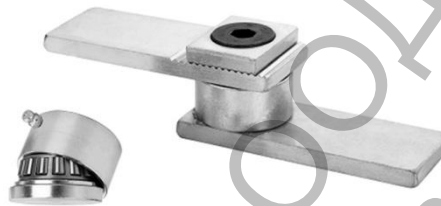

Панта Estebro® за заваряване за летящи врати с рамо, с лагер, комплект ф 42x180 мм, 175

Cod	Dimens.			Peso máx kg
175	42 mm Juego Jogo-Set-Jeu	3	3,2	375
1751	42 mm Superior Upper-Supérieur	2	1,6	375
1752	42 mm Inferior Lower Inférieur	2	0,6	1000

Family: Swing gates

Material: 11SMn30 steel, F1 steel

Finish: Zinc-plated

Maximum weight supported*: See table

Description: It is composed of two parts: Upper and Lower. The upper part is installed by welding the square to the upper part of the door and the plate to the frame, otherwise by fitting it into the concrete of the wall. The lower part is welded to the piece installed on the floor and to the lower part of the door, allowing its opening and closing.

*In perfect conditions of installation, usage and maintenance.

Продукт: [Панта Estebro® за заваряване за летящи врати с рамо, с лагер, комплект ф 42x180 мм, 175](#)

Категория: [Панти за заваряване](#)

Бранд: [Estebro®](#)